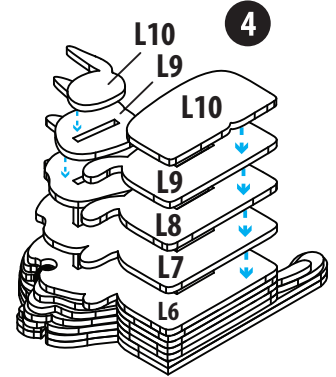

Model No.

88 Cat Mocha

Visit **EUGY.COM** for more information
& meet other **EUGY** friends!

Warning! Choking Hazard - Small parts.

Achtung! Erstickungsgefahr. Kleine Teile.

警告! 窒息危険 - 小零件 / 경고! 질식 위험, 작은 부품 포함

警告! 窒息の危険性 - 小さなパーツ

Patent Info <http://www.eugy.com/patent>

EUGY™, **dodoland**™ are trademarks of **dodoland**™ ©2025 **dodoland**

Conforms to ASTM D-4236

Designed by dodoland Limited

Includings

Tips for making EUGY

← Blue dashed line = Glue
← Red solid line = No Glue

8